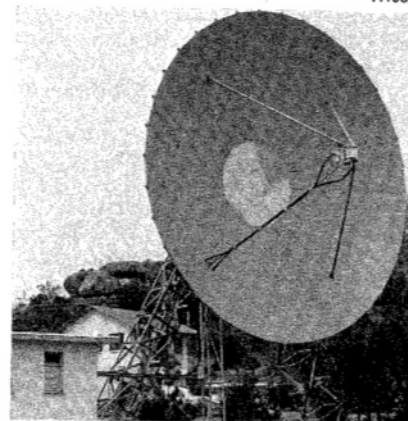

Marconi Thin Line Tropospheric Scatter Type H 3002

'Thin-line' tropospheric scatter equipment has been developed primarily to replace short range H.F. systems and to give improved reliability, performance and channel capacity at a realistic and economic cost per channel. The Type H 3002 terminal equipment provides a bearer circuit for up to eight 4 kHz telephone channels with overall reliabilities of the order of 90-95%.

The equipment is completely transistorized and the printed circuit modules are readily accessible through front opening drawers which act as heat sinks.

FEATURES

- All solid state.
- Float charged battery supply.
- Frequency diversity.
- Ratio squared combining.
- Frequency compression.
- Small size.
- Unattended operation.
- Remote alarm and 'loop round' if required.
- Designed for use with 30 ft. diameter aerials.

H1083

Thin Line Tropospheric Scatter aerial at Mwanza, on the shores of Lake Victoria

DATA SUMMARY

Power output (to aerial feeder): at least 5 W from each transmitter.

Frequency range: 790-960 MHz

Transmitter long-term frequency stability: 15 parts in 10^6 per annum.

Frequency plan: in one terminal, transmitter frequencies must be spaced between 10 and 20 MHz apart. Receiver frequencies must be spaced at least 28 MHz from transmitter frequencies.

Aerial impedance: 50 Ω coaxial v.s.w.r. 1.5 maximum.

Baseband impedance: 75, 150 or 600 Ω , balanced or unbalanced.

Power supply: -24 V d.c. nominal, -24/30 V acceptable.

Power consumption: 500 W.

Service:

Baseband, 300 Hz to 32 kHz.

May be used with customers own choice of multiplex equipment, 3 or 4 kHz channel spacing.

Signal to noise: 35 dB in worst channel at FM threshold.

Modulation: F.M, Deviation 100 kHz r.m.s. per channel.

Packaging: single weatherproof cabinet.

Height 5 ft 1 in. (155 cm)
(over lifting eyebolts)

Width 2 ft 5 in. (74 cm)

Depth 2 ft 1 in. (63.5 cm)

THE MARCONI COMPANY LIMITED Radio Communications Division

Marconi House, Chelmsford, Essex
Telephone: Chelmsford 53221. Telex: 99201
Telegrams: Expanse Chelmsford Telex