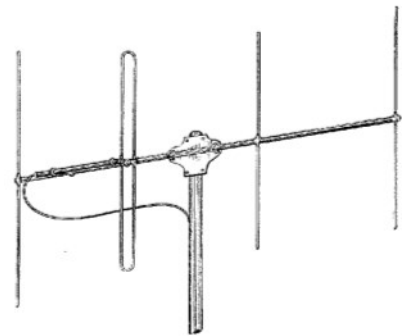

Several of the compact Yagi aerials may be mounted on the same tower. Each aerial consists of a folded half-wave dipole radiator, one reflector and two or four directors. A range of lightweight self-supporting galvanized lattice steel towers, of heights from 50 to 400 ft, has been specially designed to support these arrays. Heavy duty towers are available for sites subject to strong winds.

For point-to-point single-channel VHF communication a lightweight four-element Yagi array, suitable for operation in the 60-185 Mc/s band is available, having a nominal gain of 8 dB over a half-wave dipole. This aerial may be arranged to give either horizontal or vertical polarization. A half-wave concentric vertical dipole may be used for fixed stations or ships. A fully-flexible end-fed quarter-wave rod, suitable for mounting on a vehicle roof, is also available. Special arrays of half-wave elements giving combined polarization have been designed for use at aerodrome ground stations.

For use with the HM 181, HM 100 and HM 150 series of VHF Multi-channel FM radio links the following aerials are available.

Half-wave dipole.

A typical four-stack six-element Yagi aerial array.

Lightweight  
4-element Yagi array.

\* Referred to half-wave dipole. † Taken at mid-band frequency.

**Marconi**

Marconi's Wireless Telegraph Company Limited  
Marconi House, Chelmsford, Essex  
Telephone: Chelmsford 3221 · Telex: 1953  
Telegrams: Expanso Chelmsford Telex