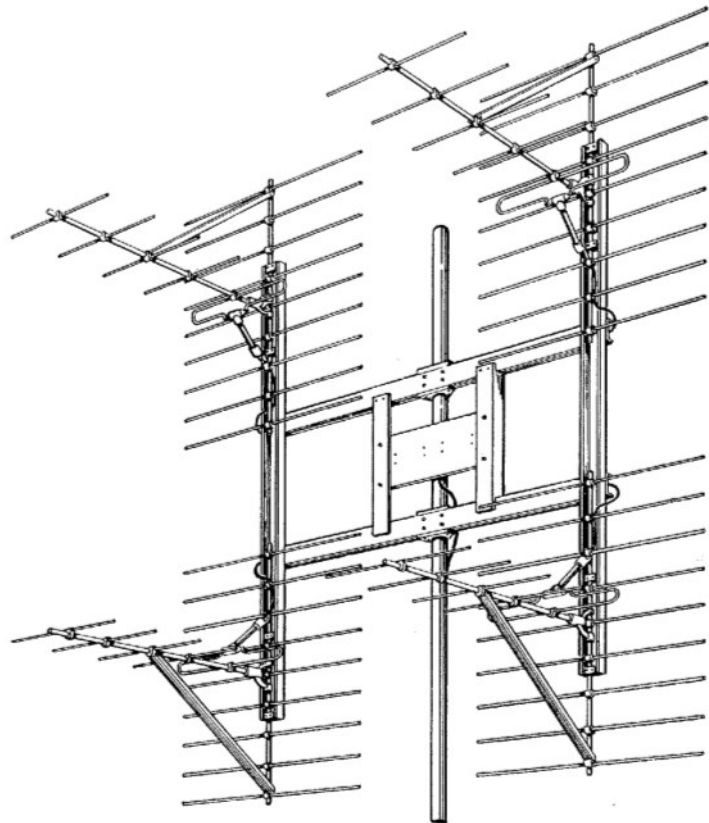

The aerials are equipped with a cable harness incorporating coaxial aerial transformers moulded in polythene. A feeder-matching transformer of similar type is also available where a particularly good standing-wave ratio is required.

Several of the compact Yagi aerials may be mounted on the same tower. Each aerial consists of a folded half-wave dipole radiator, one reflector and two or four directors. A range of lightweight self-supporting galvanized lattice steel towers, of heights from 50 to 400 ft, has been specially designed to support these arrays. Heavy duty towers are available for sites subject to strong winds.

For point-to-point single-channel VHF communication a lightweight four-element Yagi array, suitable for operation in the 60-185 Mc/s band is available, having a nominal gain of 8 dB over a half-wave dipole. This aerial may be arranged to give either horizontal or vertical polarization. A half-wave concentric vertical dipole may be used for fixed stations or ships. A fully-flexible end-fed quarter-wave rod, suitable for mounting on a vehicle roof, is also available. Special arrays of half-wave elements giving combined polarization have been designed for use at aerodrome ground stations.

For use with the HM 181, HM 100 and HM 150 series of VHF Multi-channel FM radio links the following aerials are available.

Half-wave dipole.